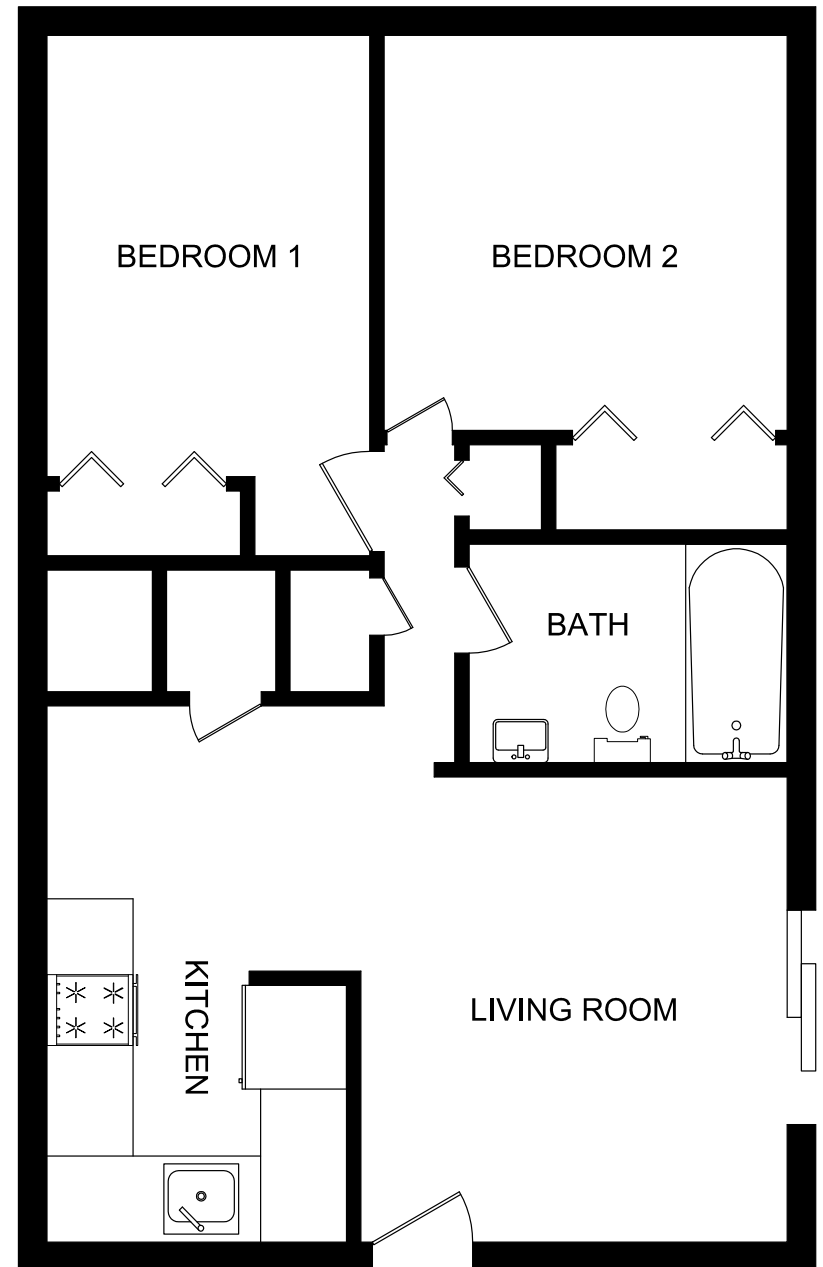

  
**COMMONWEALTH**  
V i l l a g e

**Interior Luxuries Include:**

- Beautiful Living Space
- Frost-Free Refrigerator
- Ceiling Fans
- Spacious Floorplans
- Generous closets
- Tiled Floors in Kitchen, Entry and Bath
- Large floor plans with great design
- Designer interior neutral color scheme

**Community Distinctions include:**

- On-Site Laundry Facilities
- Community Room
- Friendly atmosphere
- Located close to shopping, entertainment and schools
- Superior resident service

**Bradford**  
**2 bedroom/1 bath room**  
**Approximately 750 square feet**